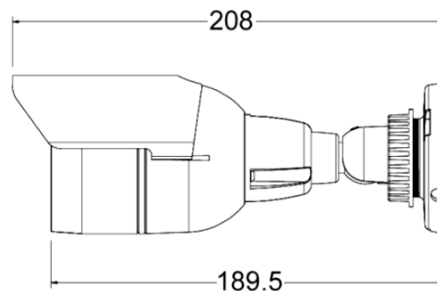

DIMENSIONS

COMTREND CORPORATION

Taiwan:
3F-1, No.10, Lane 609, Chongxin Road, Section 5,
Sancong Dist, New Taipei City 24159, Taiwan
Tel: 886-2-2999-8261
Fax: 886-2-2999-8497

USA & Canada:
14 Chrysler, Irvine CA 92618, USA
Tel: 1-949-7539640
Fax: 1-949-7539020

Spain:
Edif. América II C/Prócion,7 portal 3 bajo H 28023
Madrid, Spain
Tel: 34-917990403
Fax: 34-913510999

Czech Republic:
TOKOVO Jankovcova 1518/2, 170 00, Prague 7,
Czech Republic
Tel: 420-266-782040
Fax: 420-266-782990